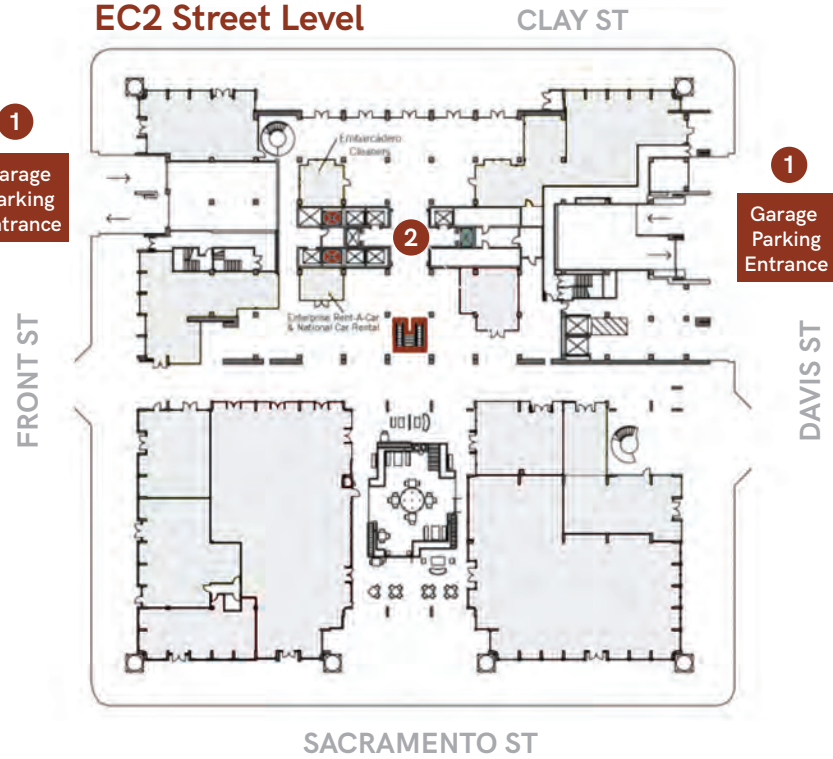

Insidesource

Two Embarcadero Center
 Promenade Level, Suite R2308
 San Francisco, CA 94111
 415-399-5300

- 1 Enter the Embarcadero Center Two Garage from Front Street or Davis Street and park on lower Visitor Levels
- 2 Use garage elevators to reach the Street Level of EC2.
- 3 Take the Street Level elevators or the escalator to the Promenade level, or "P"
- 4 Insidesource is located on the Promenade level across from Patriot House Gastropub

EC2 Street Level

Promenade Level